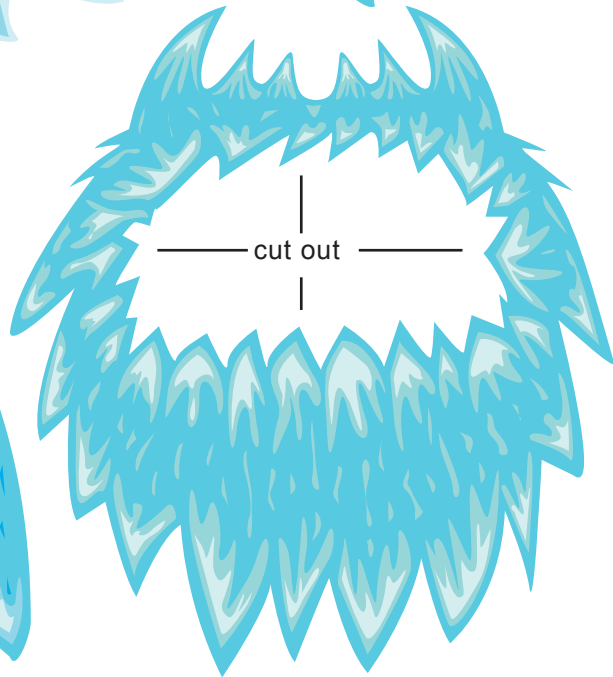

sleeve

sleeve

face attaches in the head for a "window" depth effect.

glue inside body

leg support
this is glued in the torso
the legs are then glued to this

glue inside body

glue sleeves
around edges of inner
blue